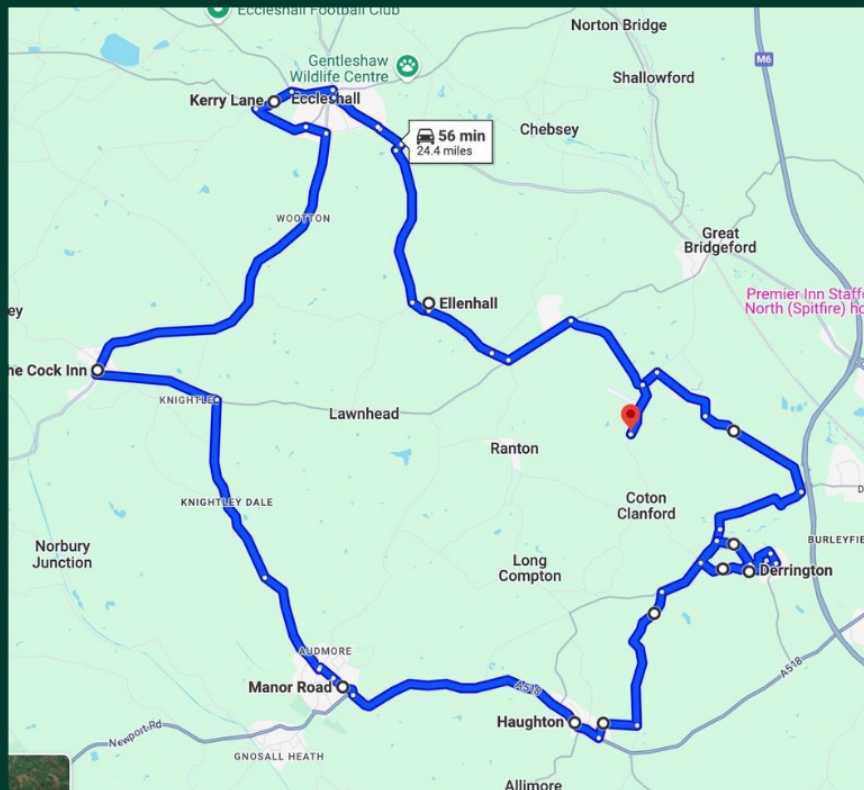

Christmas Tractor Run

8th December 2024

Route Timings

(Please allow 15 minutes in case of delays!)

6:15PM

Eccleshall

6:30PM

Ellenhall

5:05PM

Seighford

6:05PM

Woodseaves

5:20PM

Derrington

5:45PM

Gnosall